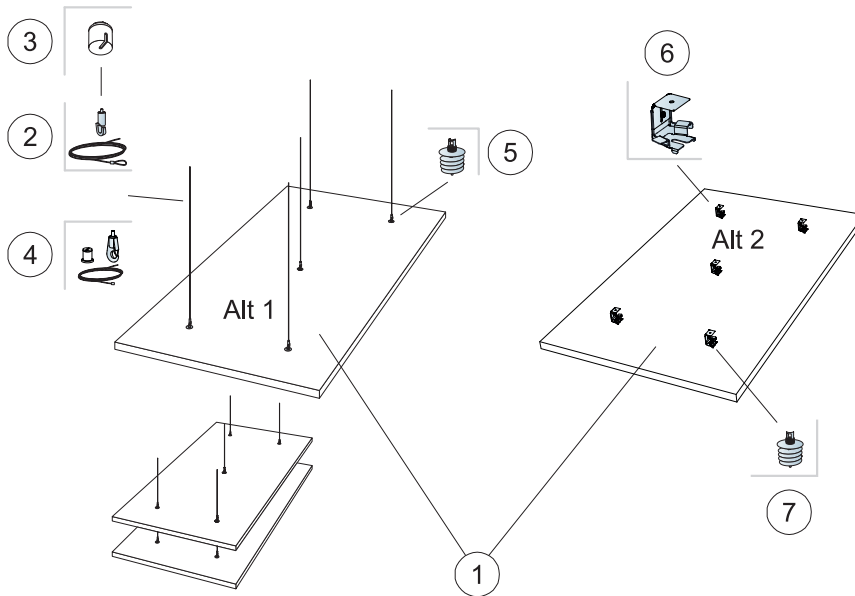

## Ecophon Solo<sup>™</sup> Rectangle

1800x1200  
M404

1. Ecophon Solo Rectangle 1800x1200

2. Connect Adjustable wire hanger  
L=2000/5000 mm

3. Connect Covering cup

4. Connect Adjustable wire kit  
L=800/1500 mm

5. Connect Absorber anchor

6. Connect Absorber bracket  
 $\Delta=90-110, 110-130$

7. Connect Absorber anchor

**x2**

**x1**

Connect Anchor screw with eye

Connect Anchor screw

Connect Installation screw MWL

Connect Fixing plate C3

Connect Absorber anchor bit

**Ecophon**<sup>®</sup>  
SAINT-GOBAIN

A SOUND EFFECT ON PEOPLE

[www.ecophon.com](http://www.ecophon.com)

Alt 1

→ 1

→ 9