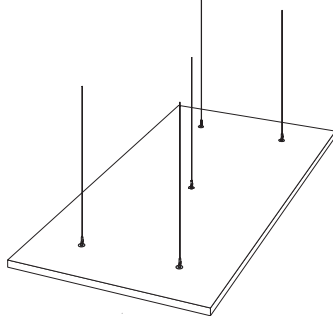

5. Connect Absorber anchor

6. Connect Absorber bracket  
 $\Delta=90-110, 110-130$

7. Connect Absorber anchor

**x2**

**x1**

Connect Anchor screw with eye

Connect Anchor screw

Connect Installation screw MWL

Connect Fixing plate C3

Connect Absorber anchor bit

**Ecophon**<sup>®</sup>  
SAINT-GOBAIN

A SOUND EFFECT ON PEOPLE

[www.ecophon.com](http://www.ecophon.com)

Alt 1

→ 1

→ 9