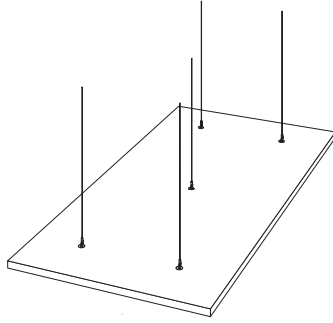

5. Connect Absorber anchor

6. Connect Absorber bracket  
 $\Delta=90-110, 110-130$

7. Connect Absorber anchor

**x2**

**x1**

Connect Anchor screw with eye

Connect Anchor screw

Connect Installation screw MWL

Connect Fixing plate C3

Connect Absorber anchor bit

**Ecophon**<sup>®</sup>  
SAINT-GOBAIN

A SOUND EFFECT ON PEOPLE

[www.ecophon.com](http://www.ecophon.com)

Alt 1

→ 1

→ 9