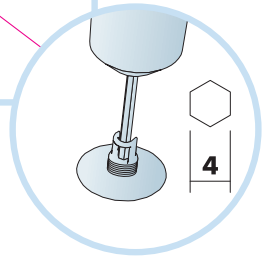

Connect Fixing plate C3

Connect Absorber anchor bit

**Ecophon**<sup>®</sup>  
SAINT-GOBAIN

A SOUND EFFECT ON PEOPLE

[www.ecophon.com](http://www.ecophon.com)

Alt 1

→ 1

→ 9

Alt 2

→ 10

→ 16

3

4

**5**

**6**

7