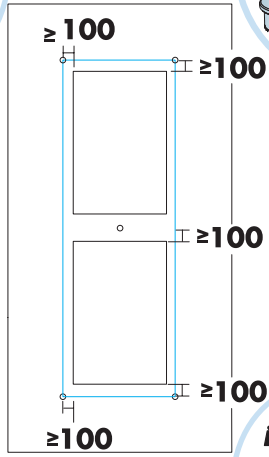

## Ecophon Solo<sup>™</sup> Rectangle

1800x1200  
M404

1. Ecophon Solo Rectangle 1800x1200

2. Connect Adjustable wire hanger  
L=2000/5000 mm

3. Connect Covering cup

4. Connect Adjustable wire kit  
L=800/1500 mm

Alt 2

→ 10

→ 16

3

4

**5**

**6**

7

8

13

9

10

11

12

13

16