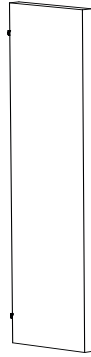

Ecophon Solo[™] Baffle on wall

1200x300, 1200x200

M420

1. Ecophon Solo Baffle anchor
1200x300, 1200x200

2. Connect Baffle wall fixing

1200x300

x10

1200x200