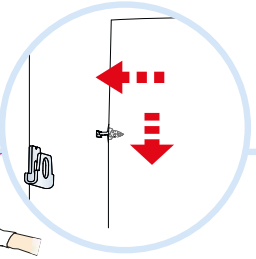

Ecophon Solo[™] Baffle on wall

1200x300, 1200x200

M420

1. Ecophon Solo Baffle anchor
1200x300, 1200x200

2. Connect Baffle wall fixing

1200x300

x10

1200x200

x10

Connect Anchor screw

Ecophon[®]
SAINT-GOBAIN

A SOUND EFFECT ON PEOPLE

www.ecophon.com

1

2