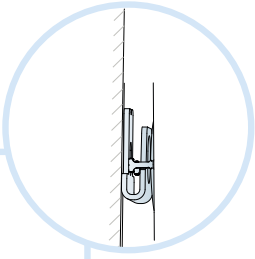

Ecophon Solo[™] Baffle on wall

1200x300, 1200x200

M420

1. Ecophon Solo Baffle anchor
1200x300, 1200x200

2. Connect Baffle wall fixing

1200x300

x10

1200x200

x10

Connect Anchor screw

Ecophon[®]
SAINT-GOBAIN

A SOUND EFFECT ON PEOPLE

www.ecophon.com

1

2