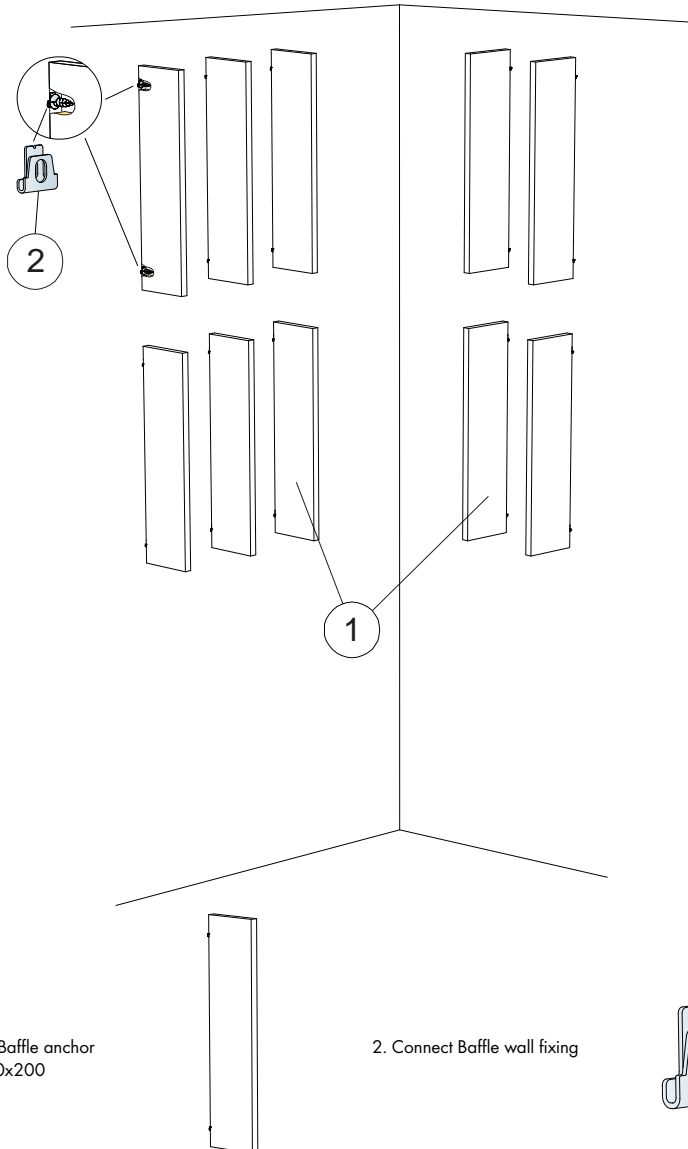

Ecophon Solo[™] Baffle on wall

1200x300, 1200x200

M420

1. Ecophon Solo Baffle anchor
1200x300, 1200x200

2. Connect Baffle wall fixing

1200x300

x10

1200x200

x10

Connect Anchor screw

Ecophon[®]
SAINT-GOBAIN

A SOUND EFFECT ON PEOPLE

www.ecophon.com

1

2