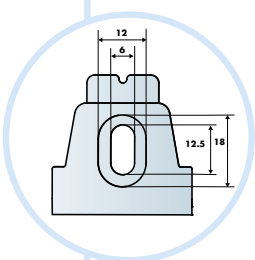

Ecophon Solo[™] Baffle on wall

1200x300, 1200x200

M420

1. Ecophon Solo Baffle anchor
1200x300, 1200x200

2. Connect Baffle wall fixing

1200x300

x10

1200x200

x10

Connect Anchor screw

Ecophon[®]
SAINT-GOBAIN

A SOUND EFFECT ON PEOPLE

www.ecophon.com

1

2