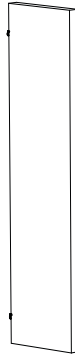

Ecophon Solo[™] Baffle on wall

1200x300, 1200x200

M420

1. Ecophon Solo Baffle anchor
1200x300, 1200x200

2. Connect Baffle wall fixing

1200x300

x10

1200x200

x10

Connect Anchor screw

Ecophon[®]
SAINT-GOBAIN

A SOUND EFFECT ON PEOPLE

www.ecophon.com

1

2