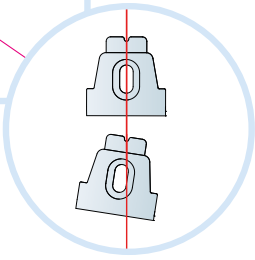

Ecophon Solo[™] Baffle on wall

1200x300, 1200x200

M420

1. Ecophon Solo Baffle anchor
1200x300, 1200x200

2. Connect Baffle wall fixing

1200x300

x10

1200x200

x10

Connect Anchor screw

Ecophon[®]
SAINT-GOBAIN

A SOUND EFFECT ON PEOPLE

www.ecophon.com

1

2