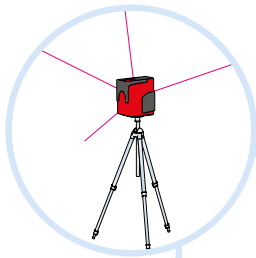

Ecophon Solo[™] Baffle on wall

1200x300, 1200x200

M420

1. Ecophon Solo Baffle anchor
1200x300, 1200x200

2. Connect Baffle wall fixing

1200x300

x10

1200x200

x10

Connect Anchor screw

Ecophon[®]
SAINT-GOBAIN

A SOUND EFFECT ON PEOPLE

www.ecophon.com

1

2